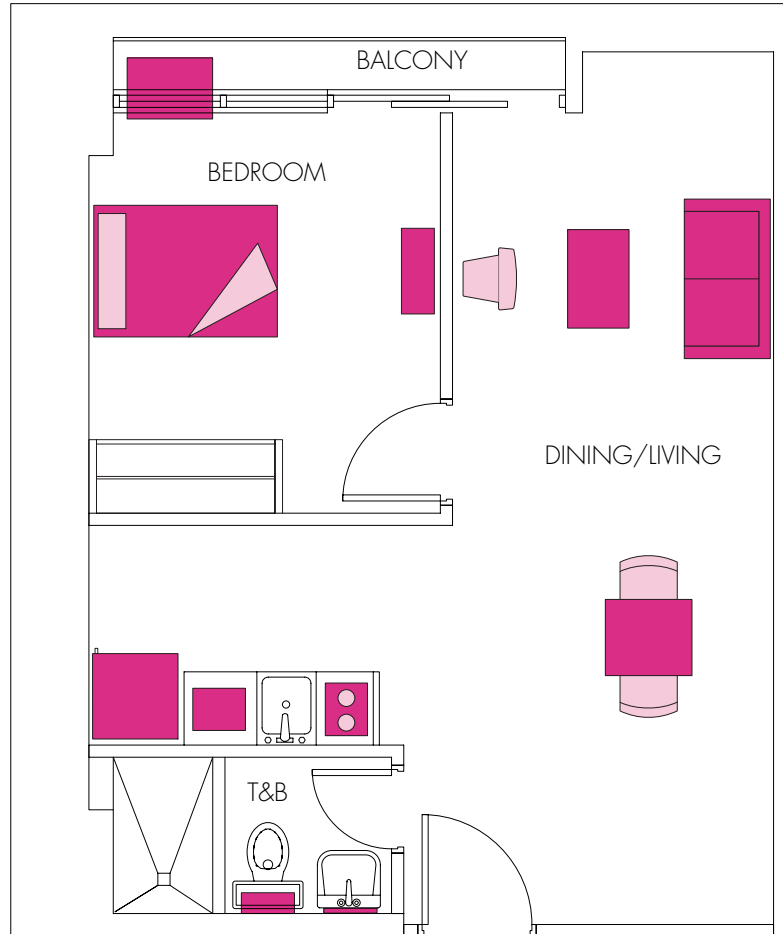

TOTAL AREA 43 SQM.

Flooring:
Wood Laminate

Ceiling:
Gypsum, painted white

Walls:
Insulated Gypsum, painted white with Baseboard

Bedroom:
Closet

Bathrooms:
Ceramic Tiles
Pedestal Type Lavatory
Water Closet
Shower, Slide Bar, Soap Dish
Towel Rack, Tissue Holder

Kitchen:
Custom built kitchen cabinets with post formed Counter top
Stainless Steel Sink & Faucet's
Rangehood

Bedroom:
Bed Frame - Full Size

Bathroom:
Vanity Cabinet
Mirror

Living Room:
Sofa
Coffee Table
21" Flat Screen TV
DVD Player

Dining Room:
Dining Table & Chairs

Kitchen:
10 cu.ft. Refrigerator/Freezer
Microwave Oven
Stovetop

Airconditioning System which serves the whole unit

1-BEDROOM SUITE

In its continuing desire to improve the unit, the Developer reserves the right to make changes on any of the above features without prior notice or approval.