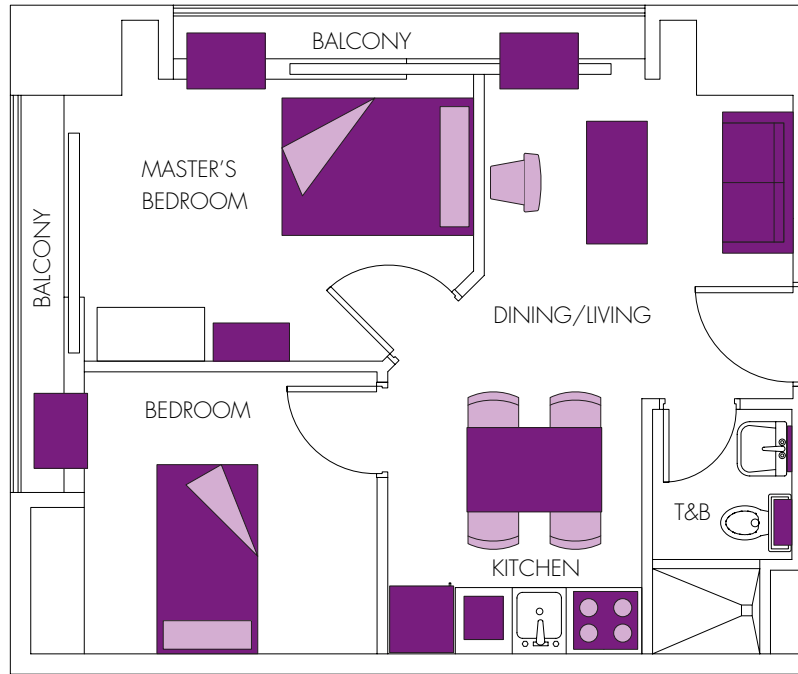

Bedroom:

Bed Frame - Double Size

Bathroom:

Vanity Cabinet
Mirror

Living Room:

Sofa
Coffee Table
21" Flat Screen TV
DVD Player

Dining Room:

Dining Table & Chairs

Dining Room:
Dining Table & Chairs

Kitchen:
10 cu.ft. Refrigerator/Freezer
Microwave Oven
Stovetop

Airconditioning System which serves the whole unit

1-BEDROOM SUITE

In its continuing desire to improve the unit, the Developer reserves the right to make changes on any of the above features without prior notice or approval.

Fully-Fitted & Fully Furnished

TOTAL AREA 45 SQM.

Flooring:
Wood Laminate

Ceiling:
Gypsum, painted white

Walls:
Insulated Gypsum, painted white with Baseboard

Bedrooms:
Closet

Bathrooms:
Ceramic Tiles
Pedestal Type Lavatory
Water Closet
Shower, Slide Bar, Soap Dish
Towel Rack, Tissue Holder

Bathroom 02:
Vanity Cabinet
Mirror

Living Room:
Sofa
Coffee Table
21" Flat Screen TV
DVD Player

Dining Room:
Dining Table & Chairs

Kitchen:
12 cu.ft. Refrigerator/Freezer
Microwave Oven
Stovetop

Airconditioning System
which serves the whole unit