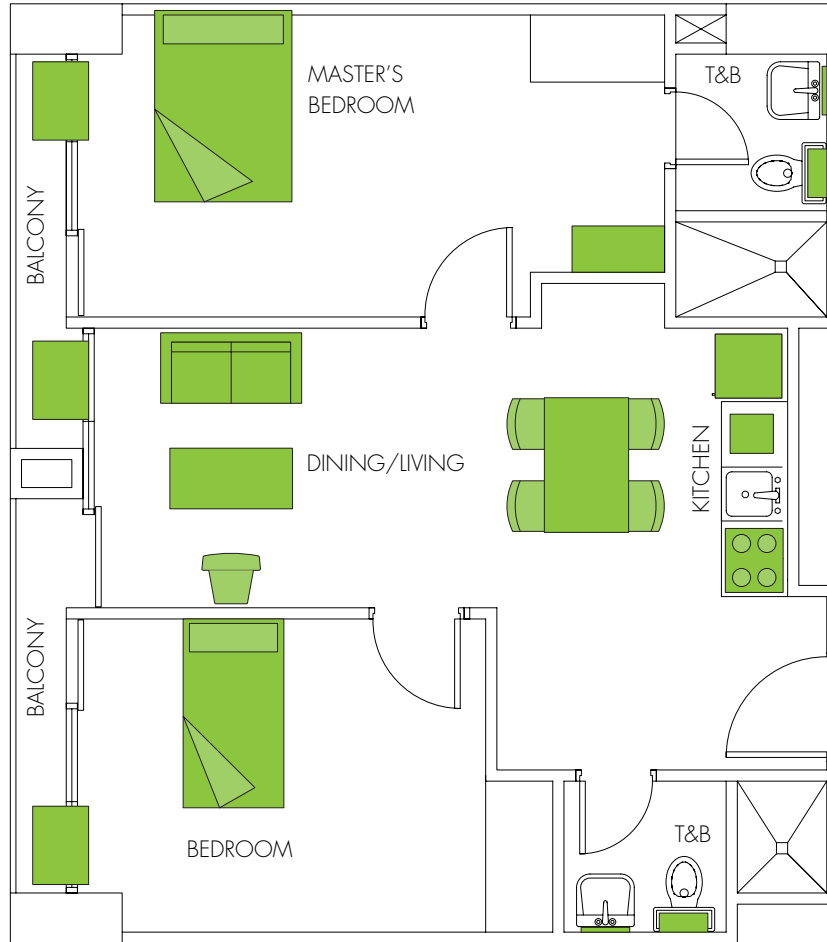

Fully-Fitted & Fully Furnished

TOTAL AREA 60 - 64 SQM.

Flooring:

Wood Laminate

Ceiling:

Gypsum, painted white

Walls:

Insulated Gypsum, painted white with Baseboard

Bedrooms:

Closet

Bathrooms:

Ceramic Tiles
Pedestal Type Lavatory
Water Closet
Shower, Slide Bar, Soap Dish
Towel Rack, Tissue Holder

Kitchen:

Custom built kitchen cabinets with post formed Counter top
Stainless Steel Sink & Faucet's
Rangehood

Master Bedroom:

Bed Frame - Queen Size

Master Bathroom:

Vanity Cabinet
Mirror

Bedroom 02:

Bed Frame - Twin Size

Bathroom 02:

Vanity Cabinet
Mirror

Living Room:

Sofa
Coffee Table
21" Flat Screen TV
DVD Player

Dining Room:

Dining Table & Chairs

Kitchen:

12 cu.ft. Refrigerator/Freezer
Microwave Oven
Stovetop

Airconditioning System

which serves the whole unit

2-BEDROOM COMBINED

In its continuing desire to improve the unit, the Developer reserves the right to make changes on any of the above features without prior notice or approval.