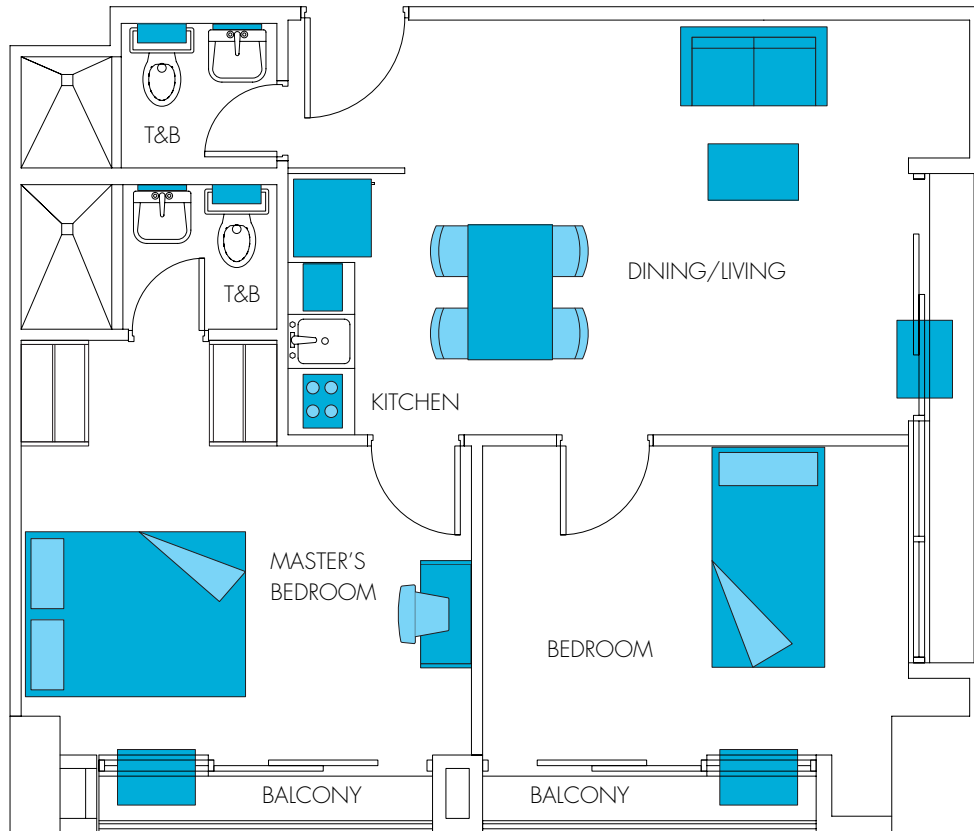

TOTAL AREA 64 - 71 SQM.

Flooring:
Wood Laminate

Ceiling:
Gypsum, painted white

Walls:
Insulated Gypsum, painted white with Baseboard

Bedrooms:
Closet

Bathrooms:
Ceramic Tiles
Pedestal Type Lavatory
Water Closet
Shower, Slide Bar, Soap Dish
Towel Rack, Tissue Holder

Kitchen:
Custom built kitchen cabinets with post formed Counter top
Stainless Steel Sink & Faucet's
Rangehood

Master Bedroom:
Bed Frame - Queen Size

Master Bathroom:
Vanity Cabinet
Mirror

Bedroom 02:
Bed Frame - Twin Size

Bathroom 02:
Vanity Cabinet
Mirror

Living Room:
Sofa
Coffee Table
21" Flat Screen TV
DVD Player

Dining Room:
Dining Table & Chairs

Kitchen:
12 cu.ft. Refrigerator/Freezer
Microwave Oven
Stovetop

Airconditioning System
which serves the whole unit

2-BEDROOM SUITE

In its continuing desire to improve the unit, the Developer reserves the right to make changes on any of the above features without prior notice or approval.