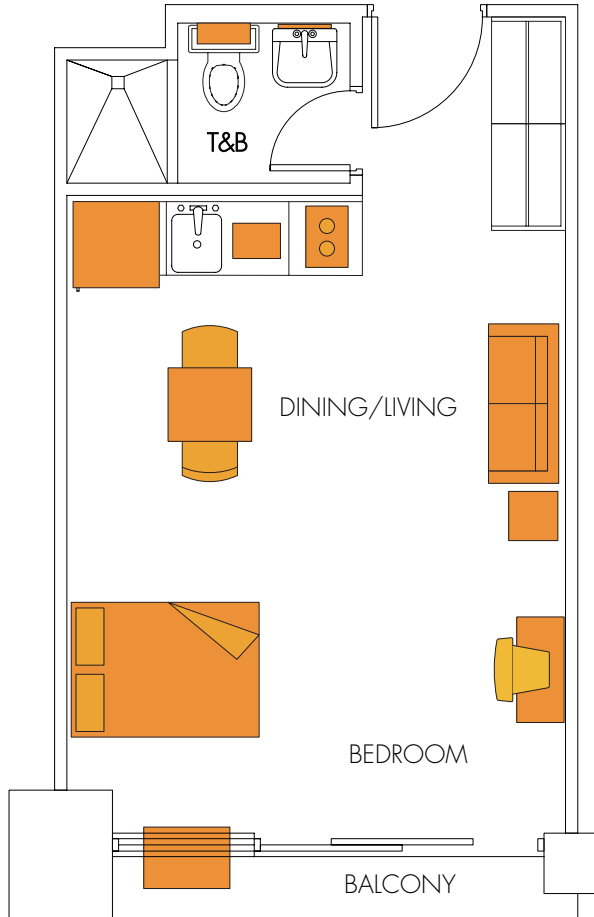

Fully-Fitted & Fully Furnished

TOTAL AREA 30 - 32 SQM.

**Flooring:**

Wood Laminate

Ceiling:

Gypsum, painted white

Walls:

Insulated Gypsum, painted white with Baseboard

Bedroom:

Bed Frame - Double Size

Bathroom:

Vanity Cabinet
Mirror

Living Room:

Sofa
Coffee Table
21" Flat Screen TV
DVD Player

Dining Room:

Dining Table & Chairs

Living Room:
Sofa
Coffee Table
21" Flat Screen TV
DVD Player

Dining Room:
Dining Table & Chairs

Kitchen:
12 cu.ft. Refrigerator/Freezer
Microwave Oven
Stovetop

Airconditioning System which serves the whole unit

Bathroom 02:
Vanity Cabinet
Mirror

Living Room:
Sofa
Coffee Table
21" Flat Screen TV
DVD Player

Dining Room:
Dining Table & Chairs

Kitchen:
12 cu.ft. Refrigerator/Freezer
Microwave Oven
Stovetop

Airconditioning System
which serves the whole unit